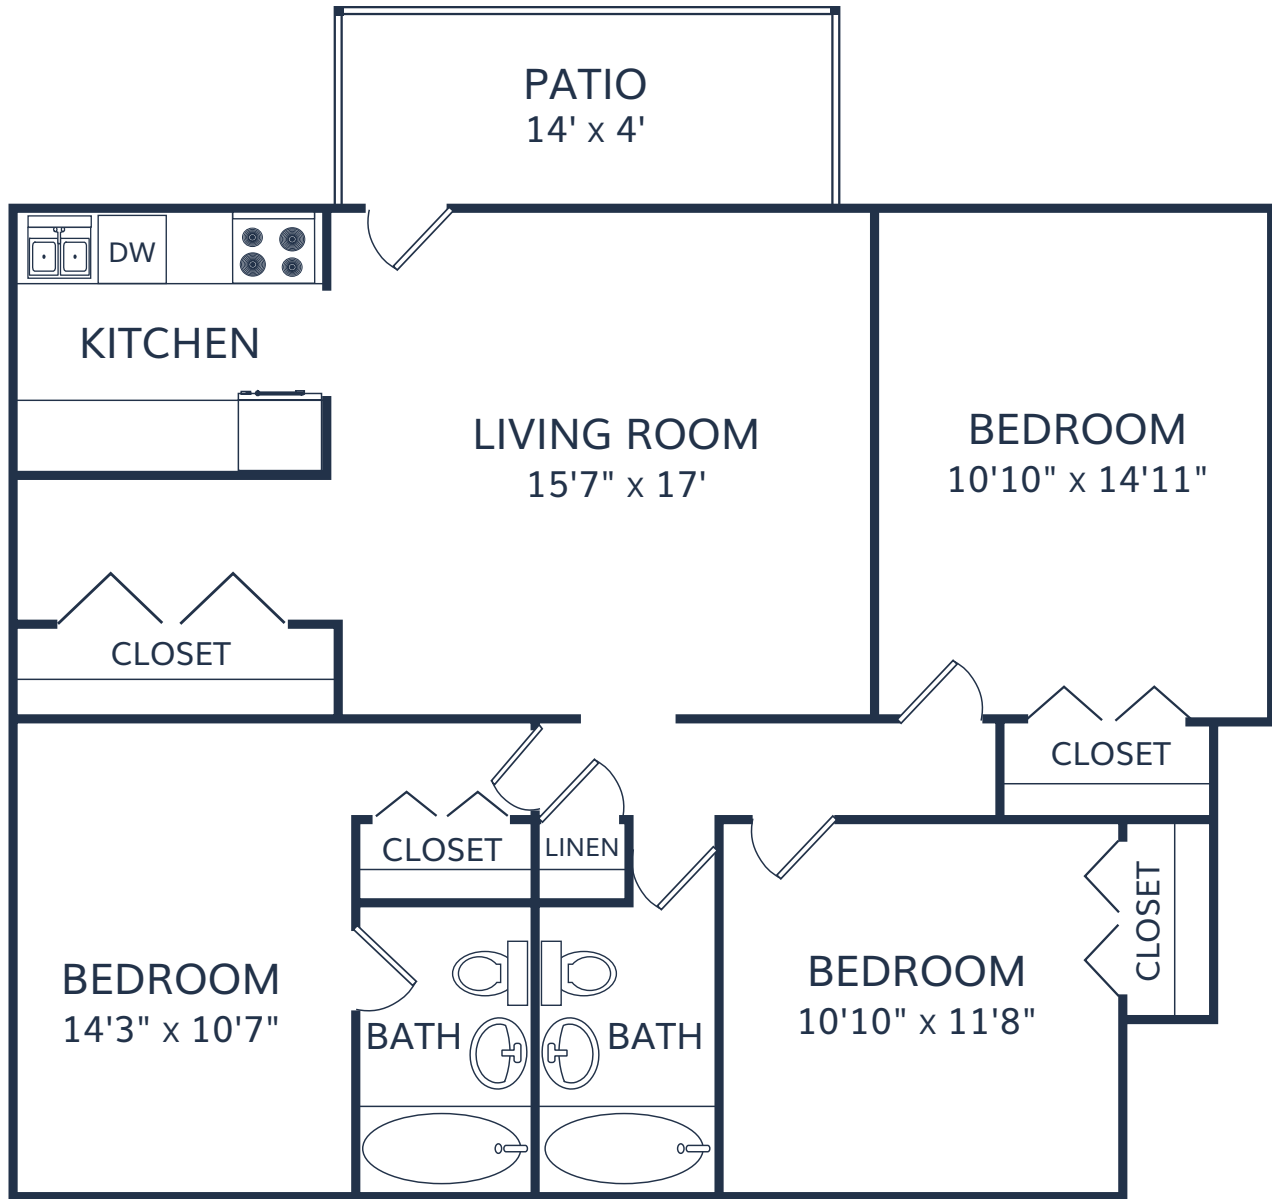

# The Skyler

FLAT | 3 bed | 2 bath | 1,110 sq ft

DIMENSIONS AND SQUARE FOOTAGE ARE CLOSE BY MAY VARY SLIGHTLY.  
PLEASE LET US KNOW IF YOU NEED SPECIFIC APARTMENT MODIFICATIONS OR ACCOMMODATIONS.