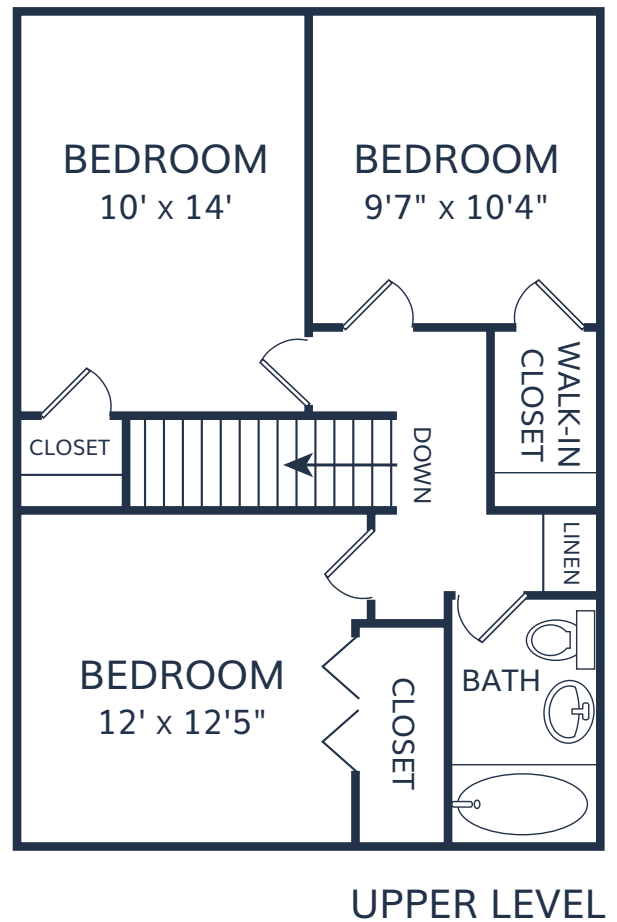

The Mile High

TOWNE | 3 bed | 1.5 bath | 1,121 sq ft

DIMENSIONS AND SQUARE FOOTAGE ARE CLOSE BY MAY VARY SLIGHTLY.
PLEASE LET US KNOW IF YOU NEED SPECIFIC APARTMENT MODIFICATIONS OR ACCOMMODATIONS.