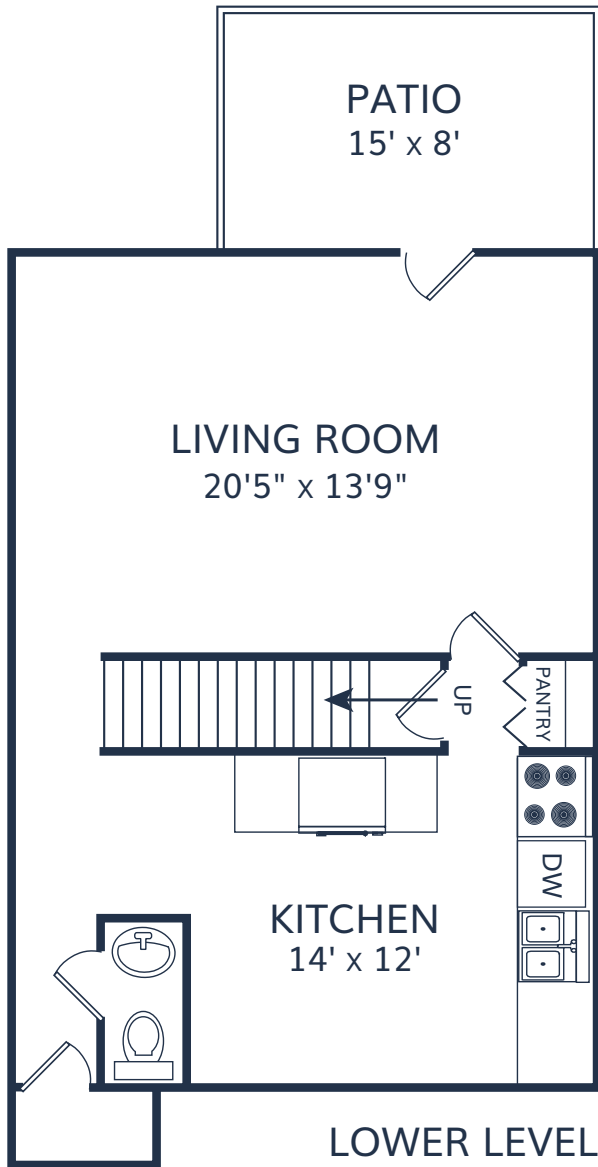

The Mile High

TOWNE | 3 bed | 1.5 bath | 1,121 sq ft

DIMENSIONS AND SQUARE FOOTAGE ARE CLOSE BY MAY VARY SLIGHTLY.
PLEASE LET US KNOW IF YOU NEED SPECIFIC APARTMENT MODIFICATIONS OR ACCOMMODATIONS.