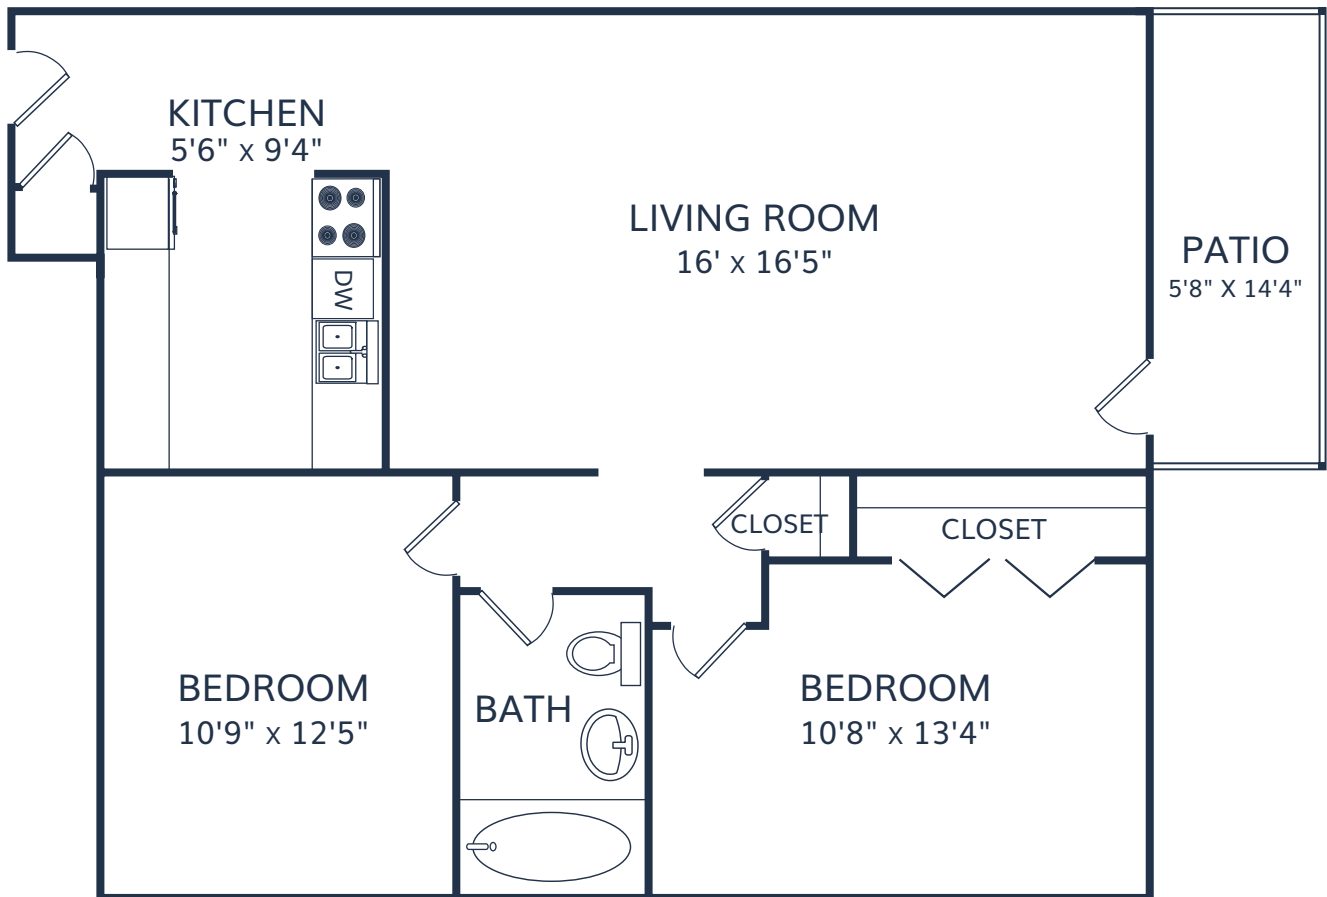

The Kobey

FLAT | 2 bed | 1 bath | 832 sq ft

DIMENSIONS AND SQUARE FOOTAGE ARE CLOSE BY MAY VARY SLIGHTLY.
PLEASE LET US KNOW IF YOU NEED SPECIFIC APARTMENT MODIFICATIONS OR ACCOMMODATIONS.