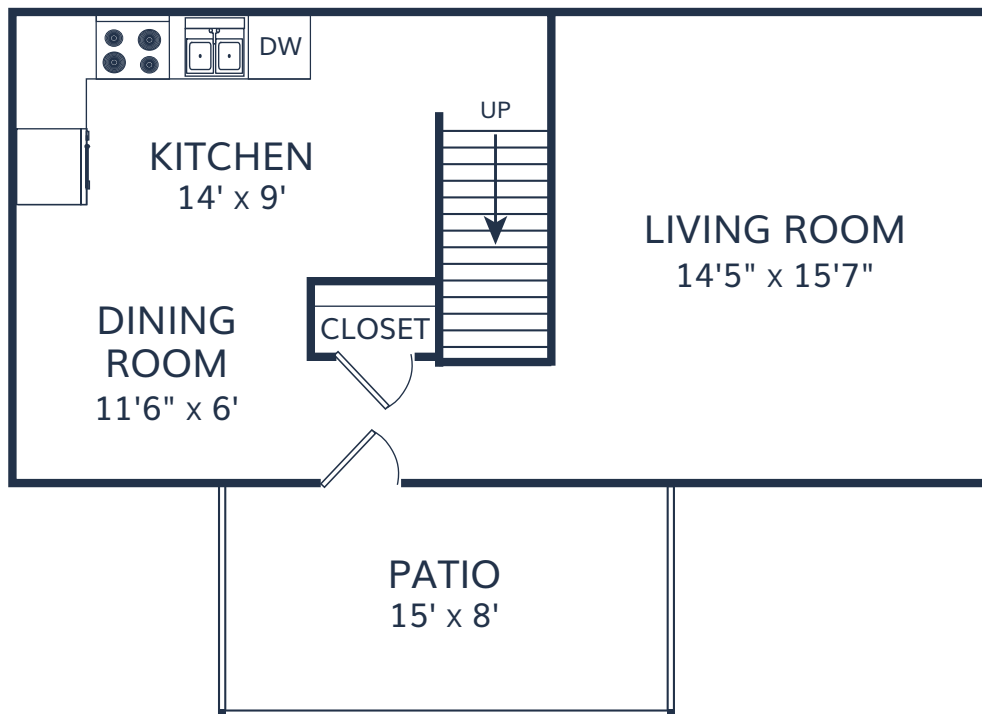

The Goodwyn

TOWNE | 2 bed | 1 bath | 986 sq ft

UPPER LEVEL

LOWER LEVEL

DIMENSIONS AND SQUARE FOOTAGE ARE CLOSE BY MAY VARY SLIGHTLY.
PLEASE LET US KNOW IF YOU NEED SPECIFIC APARTMENT MODIFICATIONS OR ACCOMMODATIONS.