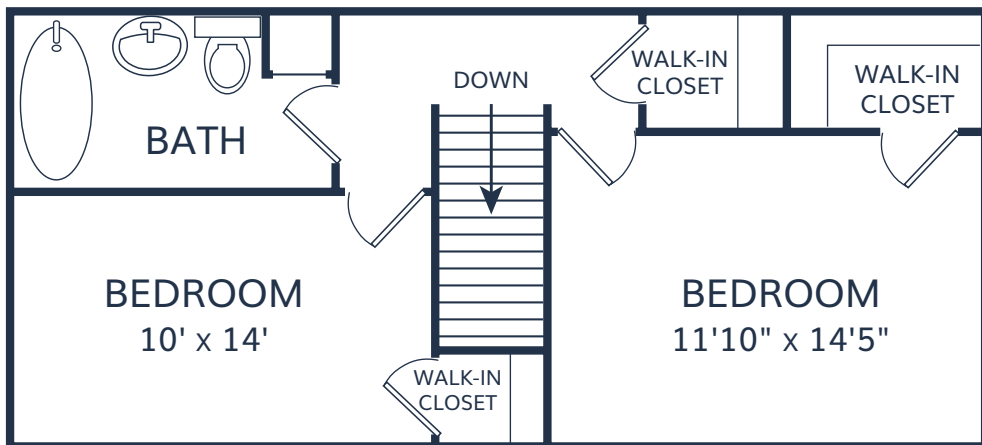

The Goodwyn

TOWNE | 2 bed | 1 bath | 986 sq ft

UPPER LEVEL

LOWER LEVEL

DIMENSIONS AND SQUARE FOOTAGE ARE CLOSE BY MAY VARY SLIGHTLY.
PLEASE LET US KNOW IF YOU NEED SPECIFIC APARTMENT MODIFICATIONS OR ACCOMMODATIONS.