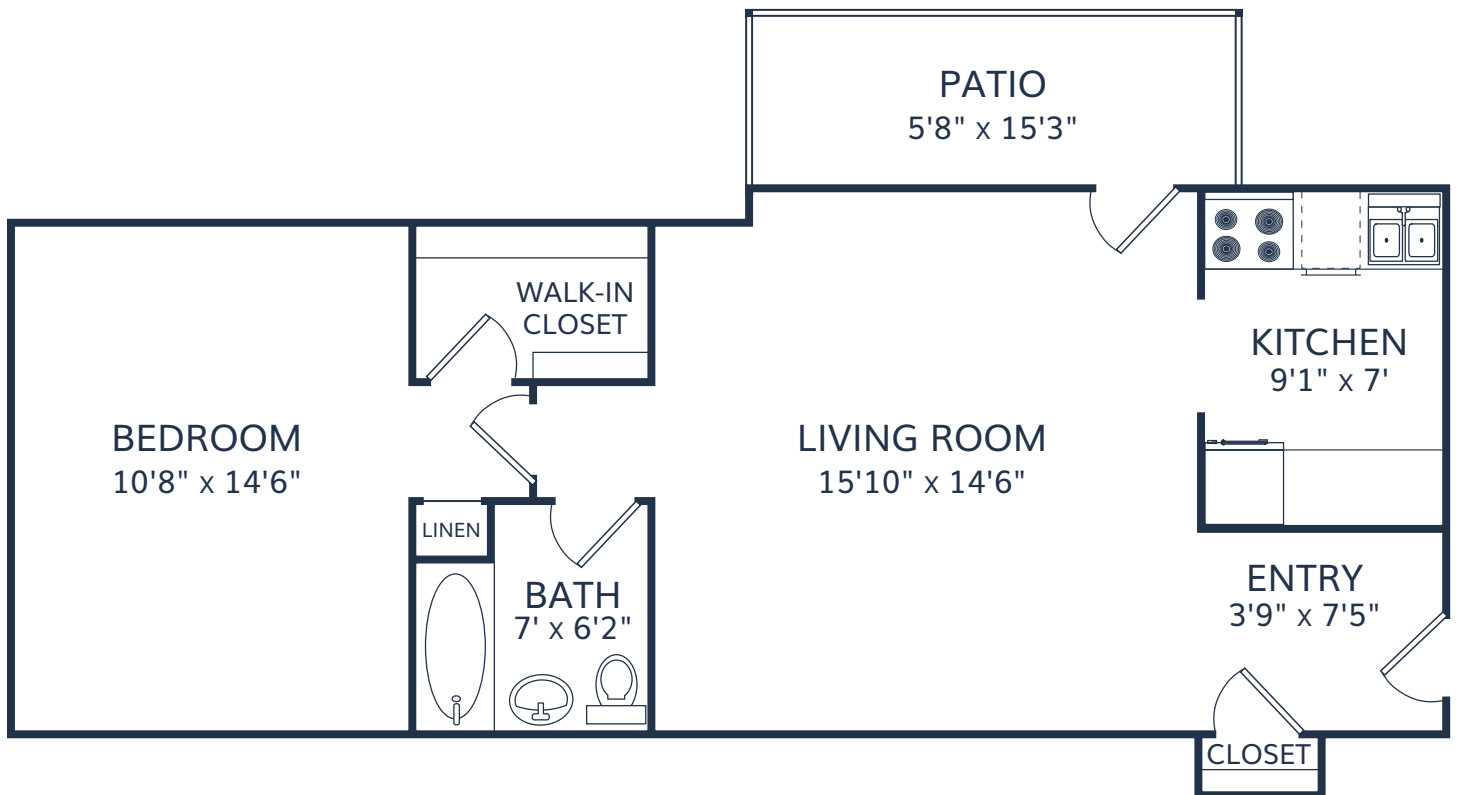

The Westmoore

FLAT

1 bed | 1 bath | 632 sq ft

vesty park
FLATS & TOWNES

DIMENSIONS AND SQUARE FOOTAGE ARE CLOSE BUT MAY VARY SLIGHTLY.
PLEASE LET US KNOW IF YOU NEED SPECIFIC APARTMENT MODIFICATIONS OR ACCOMMODATIONS.