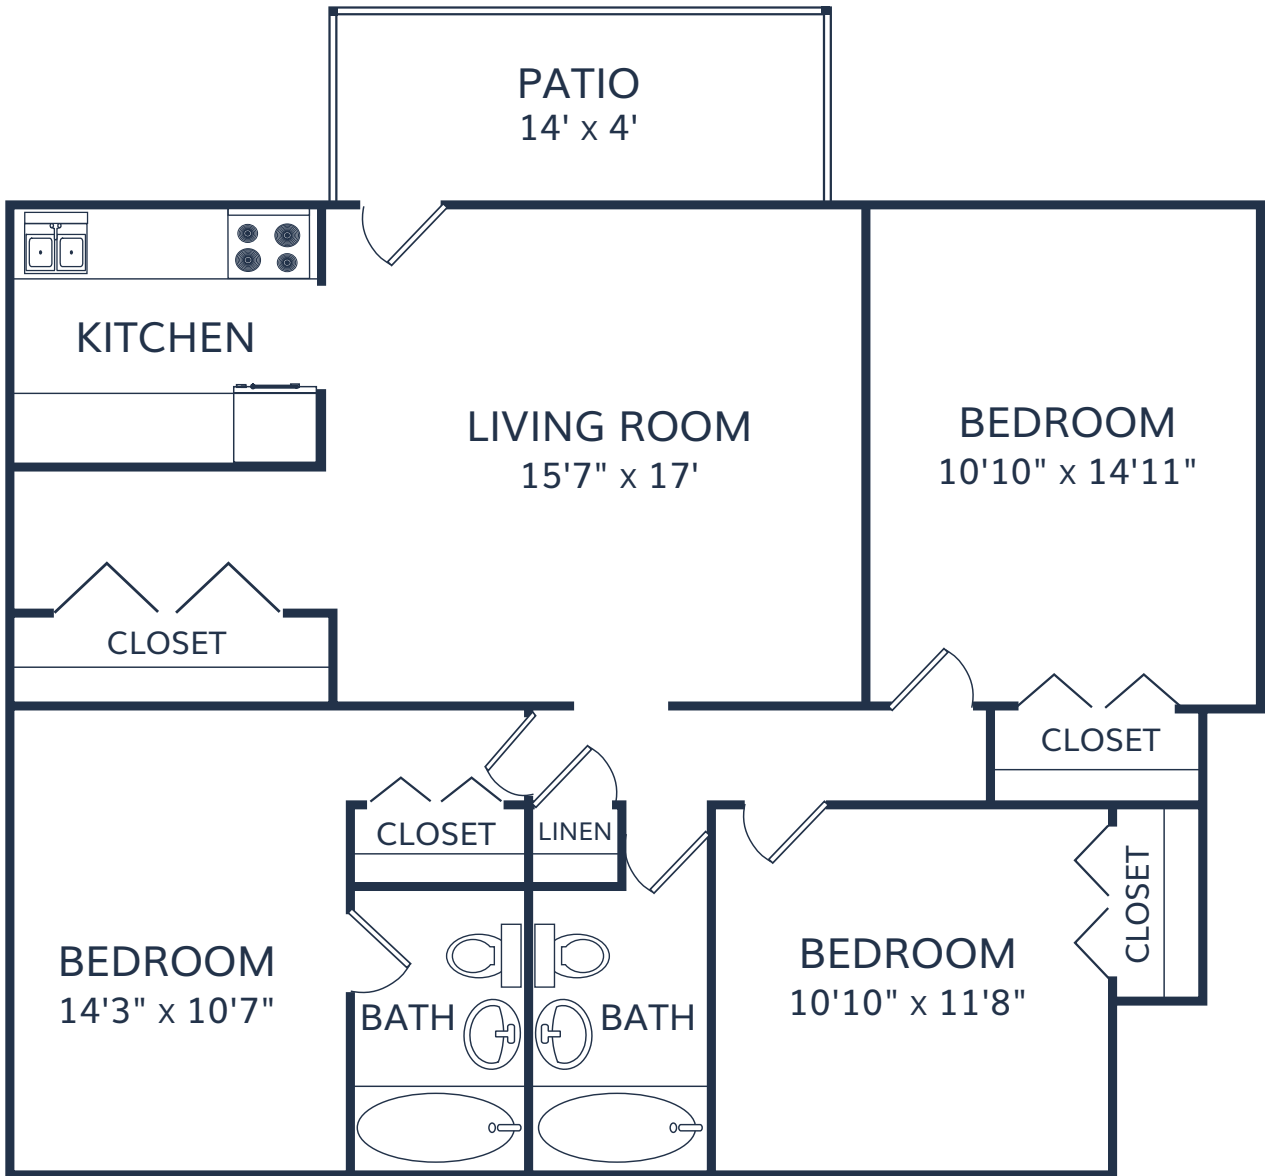

The Skyler

FLAT | 3 bed | 2 bath | 1,110 sq ft

vesty park
FLATS & TOWNES

DIMENSIONS AND SQUARE FOOTAGE ARE CLOSE BUT MAY VARY SLIGHTLY.
PLEASE LET US KNOW IF YOU NEED SPECIFIC APARTMENT MODIFICATIONS OR ACCOMMODATIONS.