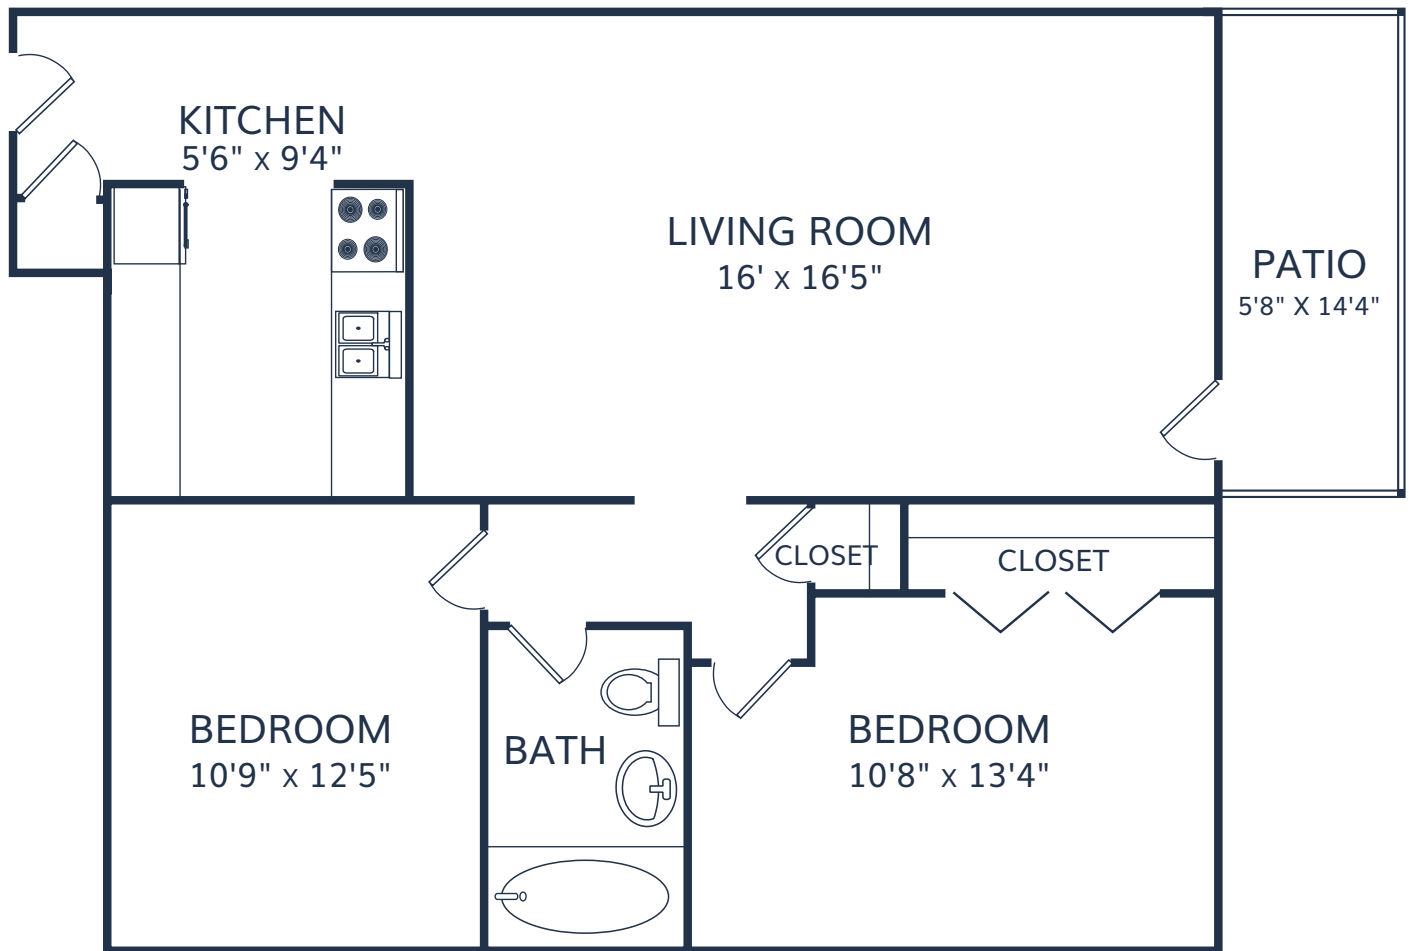

# The Kobey

FLAT

2 bed | 1 bath | 832 sq ft

vesty park  
FLATS & TOWNES

DIMENSIONS AND SQUARE FOOTAGE ARE CLOSE BUT MAY VARY SLIGHTLY.  
PLEASE LET US KNOW IF YOU NEED SPECIFIC APARTMENT MODIFICATIONS OR ACCOMMODATIONS.