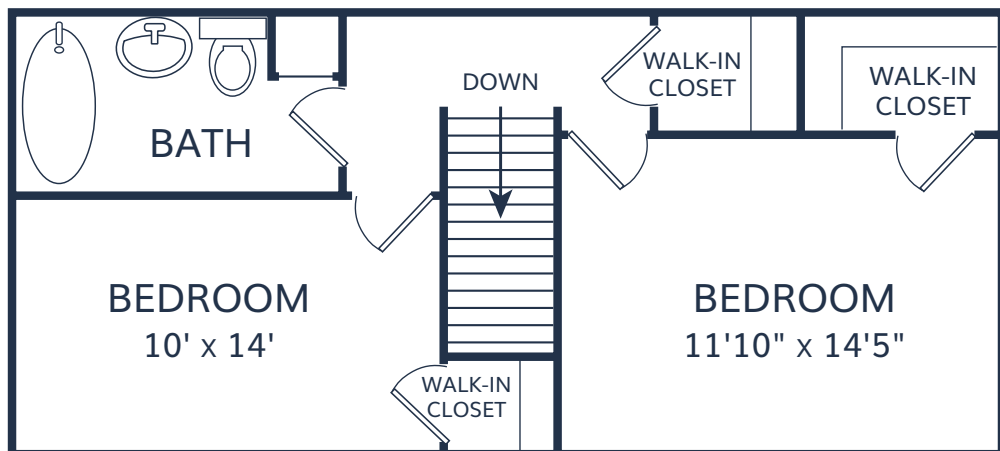

# The Goodwyn

TOWNE | 2 bed | 1 bath | 986 sq ft

## UPPER LEVEL

## LOWER LEVEL

DIMENSIONS AND SQUARE FOOTAGE ARE CLOSE BUT MAY VARY SLIGHTLY.  
PLEASE LET US KNOW IF YOU NEED SPECIFIC APARTMENT MODIFICATIONS OR ACCOMMODATIONS.