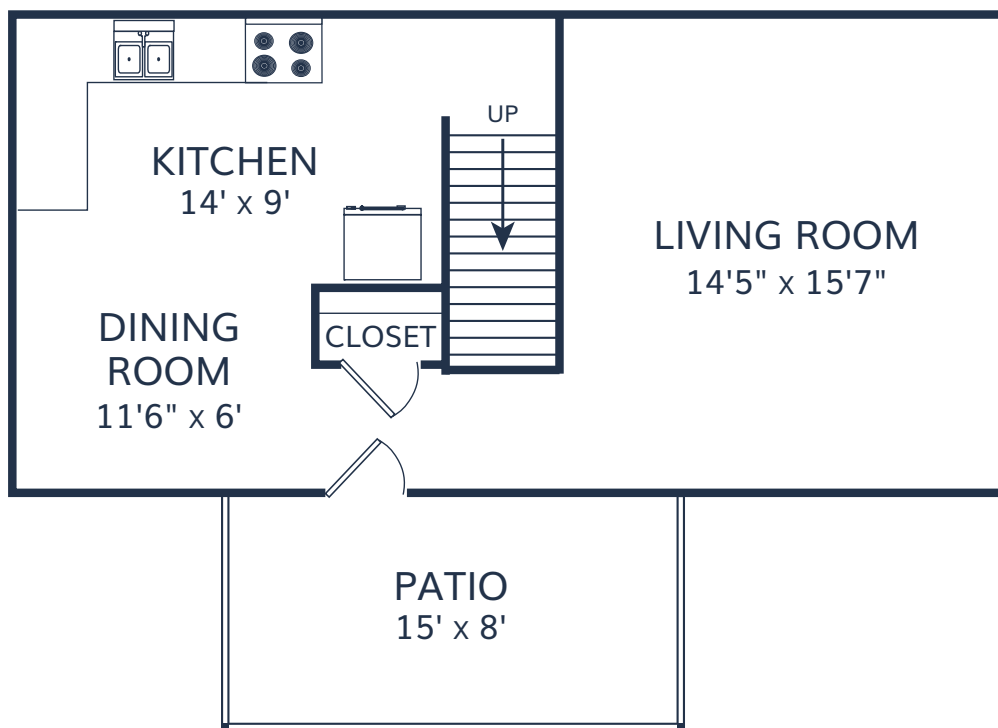

# The Goodwyn

TOWNE | 2 bed | 1 bath | 986 sq ft

## UPPER LEVEL

## LOWER LEVEL

DIMENSIONS AND SQUARE FOOTAGE ARE CLOSE BUT MAY VARY SLIGHTLY.  
PLEASE LET US KNOW IF YOU NEED SPECIFIC APARTMENT MODIFICATIONS OR ACCOMMODATIONS.