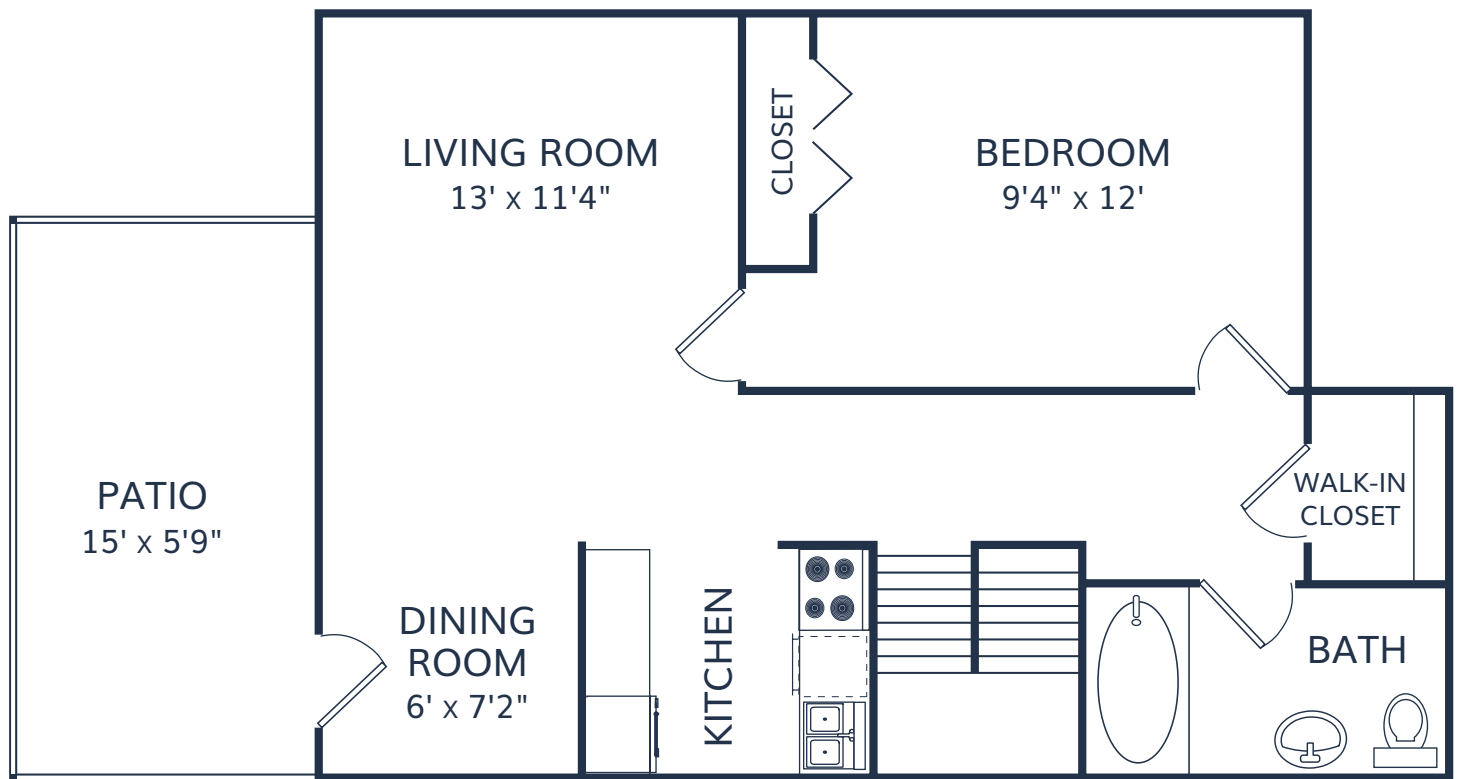

# The Barnum

TOWNE | 1 bed | 1 bath | 541 sq ft

DIMENSIONS AND SQUARE FOOTAGE ARE CLOSE BUT MAY VARY SLIGHTLY.  
PLEASE LET US KNOW IF YOU NEED SPECIFIC APARTMENT MODIFICATIONS OR ACCOMMODATIONS.