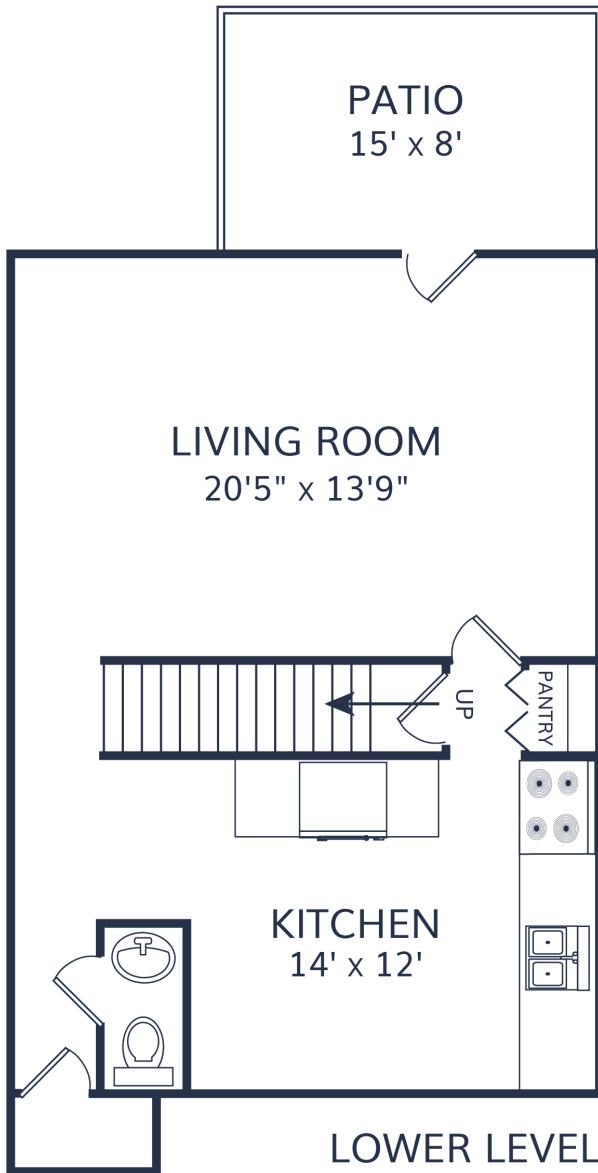

The Mile High

TOWNE | 3 bed | 1.5 bath | 1,121 sq ft

DIMENSIONS AND SQUARE FOOTAGE ARE CLOSE BUT MAY VARY SLIGHTLY. PLEASE LET US KNOW IF YOU NEED SPECIFIC APARTMENT MODIFICATIONS OR ACCOMMODATIONS.