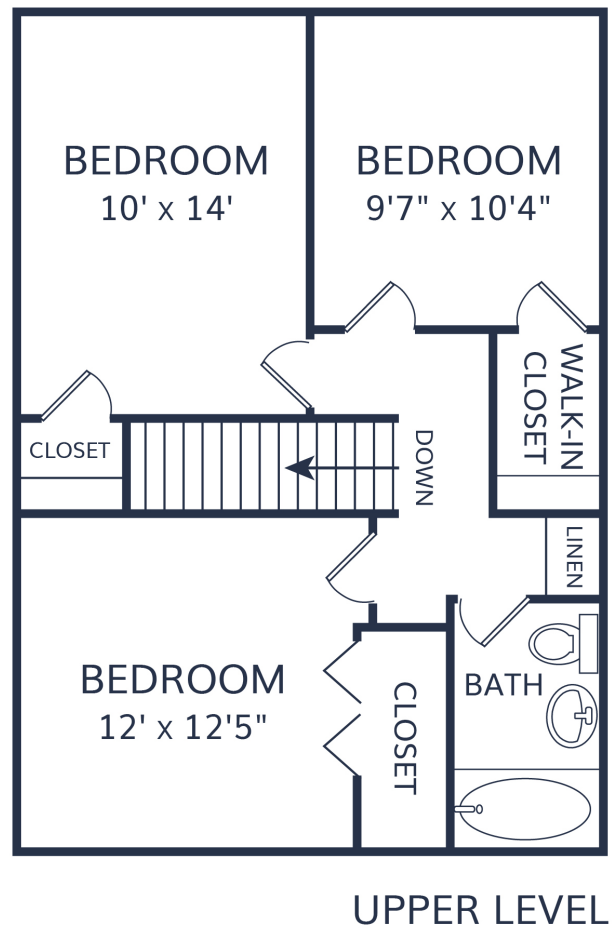

The Mile High

TOWNE | 3 bed | 1.5 bath | 1,121 sq ft

DIMENSIONS AND SQUARE FOOTAGE ARE CLOSE BUT MAY VARY SLIGHTLY. PLEASE LET US KNOW IF YOU NEED SPECIFIC APARTMENT MODIFICATIONS OR ACCOMMODATIONS.